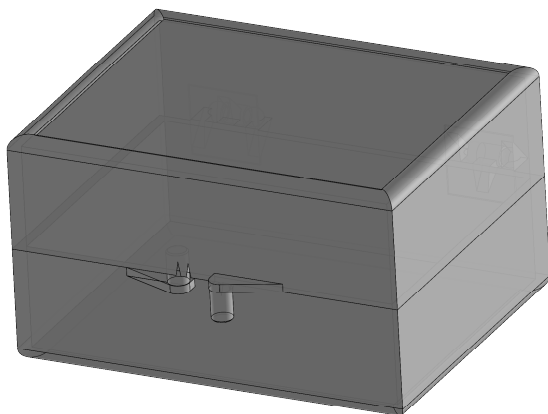

A-A

Proprietary and Confidential	TEKO S.p.A. Via dell'Industria 5 - S.Lazzaro di Savena - BO - IT			
	<i>Subject to technical modification without prior notice. Tipographical and others errors do not justify any claim for damages. All dimensions should be verified using an actual moulded part.</i>			
	Part Number: SP1515	Date: 14/02/2022	Sheet: 1 of 1	First angle prj. 
This document contains proprietary information of TEKO S.p.a. and is tendered subject to the conditions that the information be retained in confidence not be reproduced or copied and not be used or incorporated in any product			Size: A4	Scale: 1:1